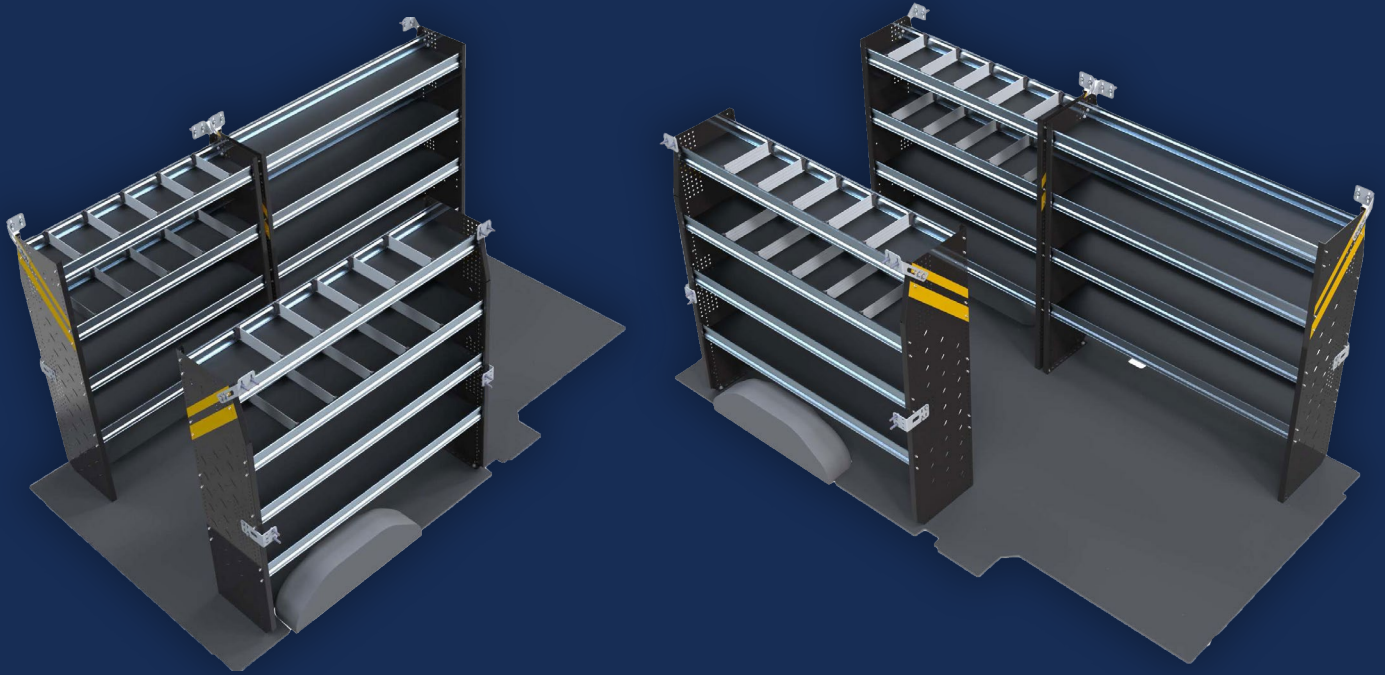

Base Package 148WB, 159WB

\$2,306.18 (Installed Price Before Tax)

What's Included

PART #	DESCRIPTION	QTY
N5-RS48-4	Steel Shelving Unit for High Roof Van, 16" x 62" x 48"	2
N5-RS60-4	Steel Shelving Unit for High Roof Van, 16" x 62" x 60"	1
62-UDR12	Set of 5 Adjustable Dividers for a 12" Deep Shelf	2
62-UDR14	Set of 5 Adjustable Dividers for a 14" Deep Shelf	2

Note: Ladder racks and partitions are not included but are available. [See our add-ons](#) for options and pricing.
Flooring and liners are not included. Contact us for options and pricing.

Compatible Van Models

Ford Transit Mid-Roof 148" Wheelbase
Ford Transit Mid-Roof 148" Extended Wheelbase
Ford Transit High Roof 148" Wheelbase
Ford Transit High Roof 148" Extended Wheelbase

RAM ProMaster Mid-Roof 159" Wheelbase
RAM ProMaster Mid-Roof 159" Extended Wheelbase
RAM ProMaster High Roof 159" Wheelbase
RAM ProMaster High Roof 159" Extended Wheelbase