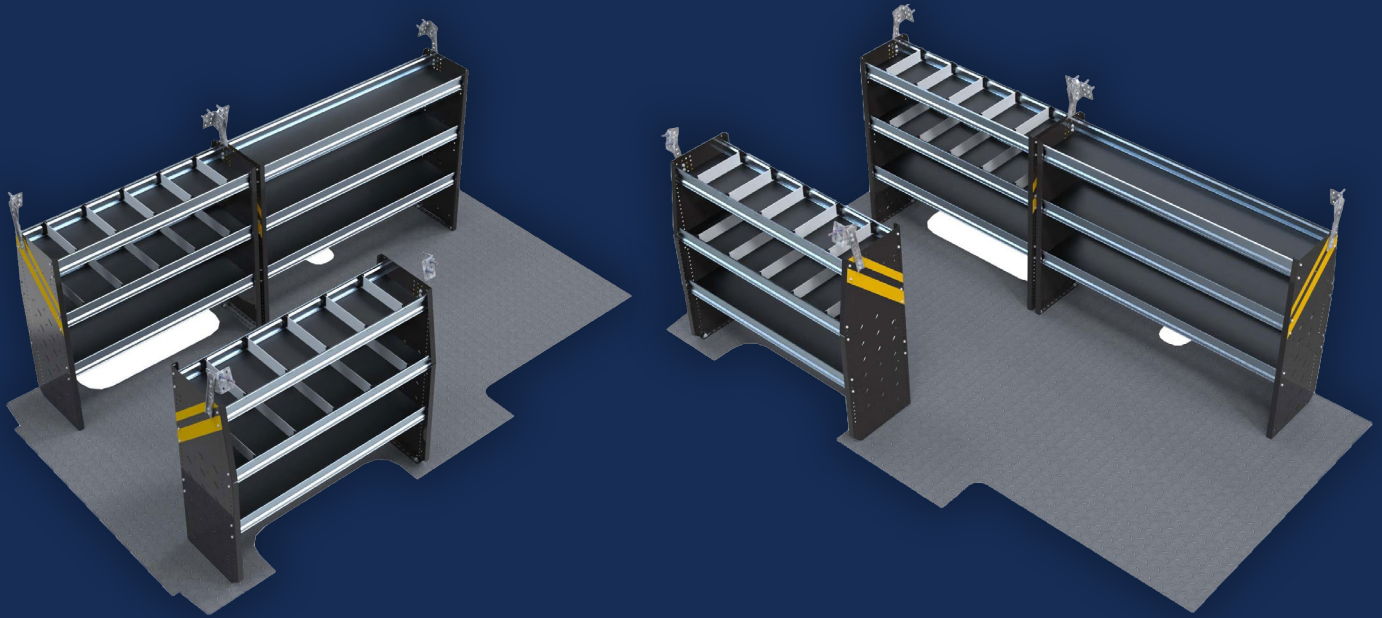

Base Package Transit Low Roof 148WB, Express Extended WB

\$2,811.00 (Installed Price Before Tax)

What's Included

PART #	DESCRIPTION	QTY
N4-RS60-3	Steel Shelving Unit for Low Roof Van, 16" x 44.5" x 60"	1
N4-RS48-3	Steel Shelving Unit for Low Roof Van, 16" x 44.5" x 48"	2
62-UDR12	5-Pack, Regular Divider With Clips, 12" Depth	2
62-UDR14	Set of 5 Adjustable Dividers for a 14" Deep Shelf	2

Note: Ladder racks and partitions are not included but are available. [See our add-ons](#) for options and pricing.
Flooring and liners are not included. Contact us for options and pricing.

Compatible Van Models

Chevy Express Extended Wheelbase
Ford Transit Low Roof 148" Wheelbase

PROTECH
WORK LIKE A PRO

RANGER
DESIGN

ProTechCB.com
(712) 328-1310
4343 South 19th Street
Council Bluffs, IA 51501