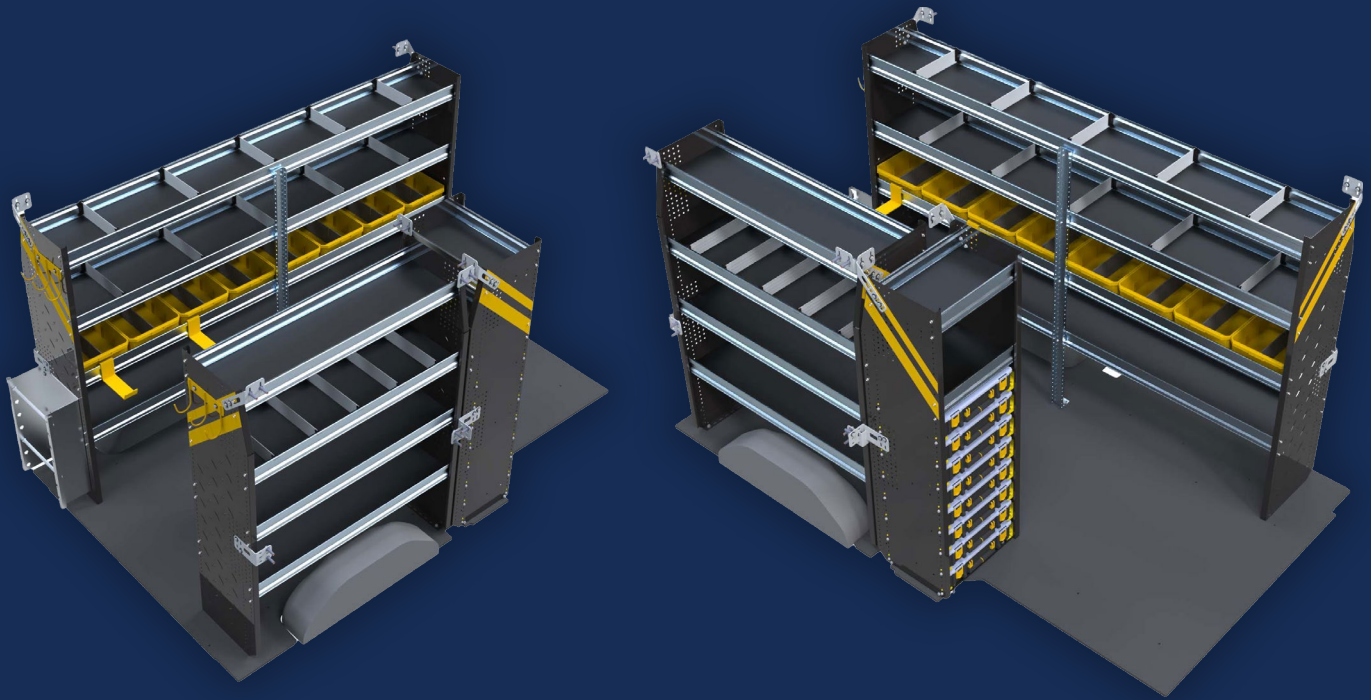

# Electrical Package 130WB, 136WB

\$4,897.80 (Installed Price Before Tax)

## What's Included

PART #	DESCRIPTION	QTY
N5-RS96-4	Steel Shelving Unit for High Roof Van, 16" x 62" x 96"	1
N5-RS48-4	Steel Shelving Unit for High Roof Van, 16" x 62" x 48"	1
N5-PS20-8	Partskeeper Cabinet With 8 Carry Cases & 2 Shelves, 16"D X 20"W X 62 H"	2
62-UDR12	5-Pack, Regular Divider With Clips, 12" Depth	1
62-UDR14	5-Pack, Regular Divider With Clips, 12" Depth	2
62-U1114	14" Deep Plastic Bin With a Center Divider	8
7124	Reel Holder With Two 5/8" Dia Rods, Aluminum, 7 1/4"D X 15"W X 24"H	1
6073	Large Movable Hook, Painted Yellow, 2 3/4"W X 4"H, 6 1/2" Opening	2
6071	Bar With Three 6" Hooks, Painted Yellow, 3" Opening	2

## Compatible Van Models

Ford Transit Mid-Roof 130" Wheelbase  
Ford Transit High Roof 130" Wheelbase

RAM ProMaster Mid-Roof 136" Wheelbase  
RAM ProMaster High Roof 136" Wheelbase

**PROTECH**  
WORK LIKE A PRO