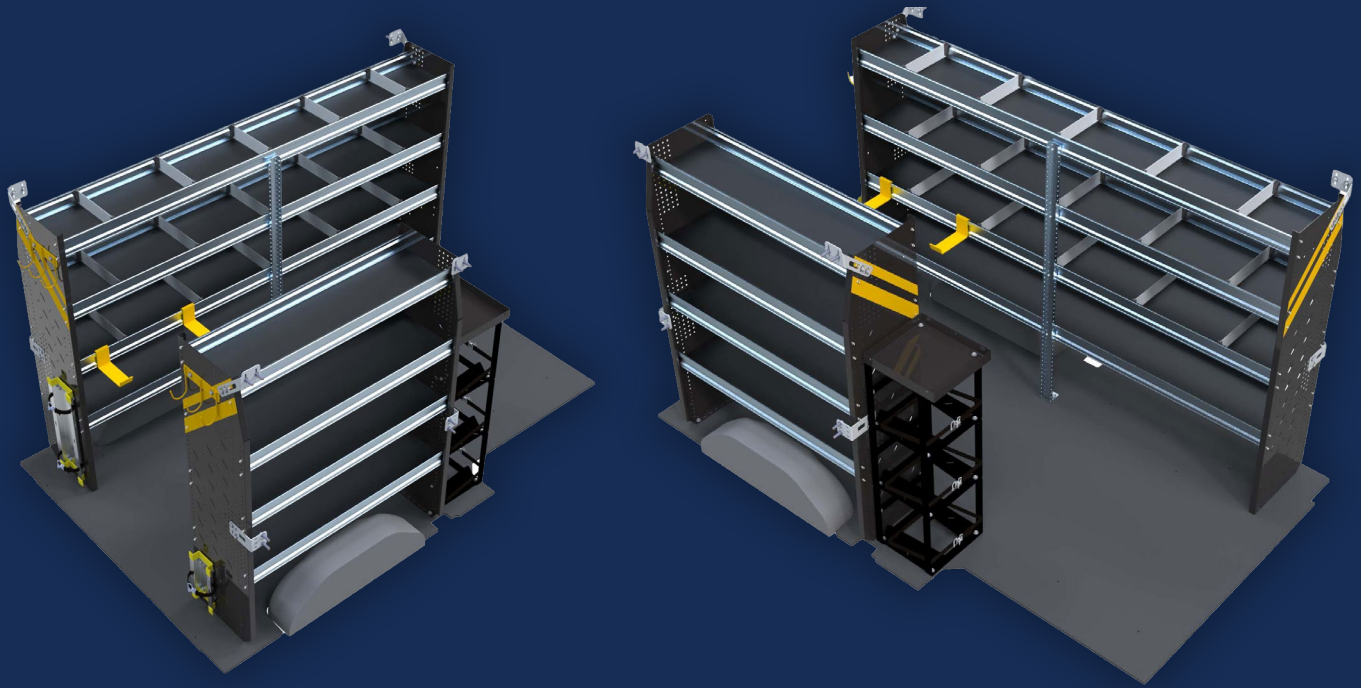

HVAC Deluxe Package 130WB, 136WB

\$4,763.33 (Installed Price Before Tax)

What's Included

PART #	DESCRIPTION	QTY
N5-RS96-4	Steel Shelving Unit for High Roof Van, 16" x 62" x 96"	1
N5-RS48-4	Steel Shelving Unit for High Roof Van, 16" x 62" x 48"	1
62-UDR12	5-Pack, Regular Divider With Clips, 12" Depth	1
62-UDR14	Set of 5 Adjustable Dividers for a 14" Deep Shelf	2
6073	Large Movable Hook, Painted Yellow, 2 3/4"W X 4"H, 6 1/2" Opening	2
6072	8" Swivel Hook, Painted Yellow, 4" Opening	1
6070	6" Hook, Painted Yellow, 3" Opening	1
62-U1114	14" Deep Plastic Bin With a Center Divider	8
62-U5070	Partskeeper Carry Case W/holder, 14"D X 17"W X 5 1/2"H, Universal	2
C5-BA13-5	5 Tier Refrigerant Rack For Large Bottles, Aluminum, 14"D X 13"W X 62 1/2"H	1
6088	Large Aluminum Bottle Holder, 8"W X 24"H, Comes With Two Black Nylon Straps	2
6086	Small Aluminum Bottle Holder, 6"W X 12"H, Comes With a Black Nylon Strap	2

Note: Ladder racks and partitions are not included but are available. [See our add-ons](#) for options and pricing.
Flooring and liners are not included. Contact us for options and pricing.

Compatible Van Models

Ford Transit Mid-Roof 130" Wheelbase
Ford Transit High Roof 130" Wheelbase

RAM ProMaster Mid-Roof 136" Wheelbase
RAM ProMaster High Roof 136" Wheelbase

PROTECH
WORK LIKE A PRO

RANGER
DESIGN

ProTechCB.com
(712) 328-1310
4343 South 19th Street
Council Bluffs, IA 51501