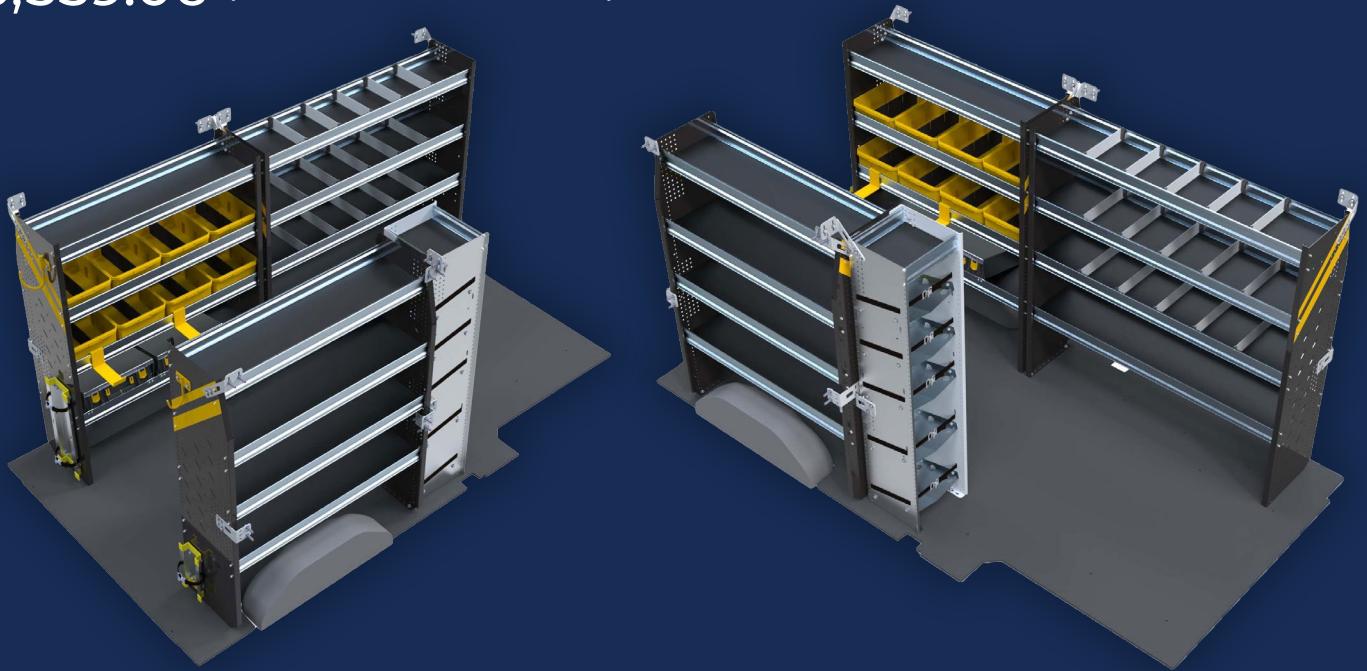

HVAC Deluxe Package 148WB, 159WB

\$5,359.06 (Installed Price Before Tax)

What's Included

PART #	DESCRIPTION	QTY
N5-RS60-4	Steel Shelving Unit for High Roof Van, 16" x 62" x 60"	1
N5-RS48-4	Steel Shelving Unit for High Roof Van, 16" x 62" x 48"	2
62-UDR12	5-Pack, Regular Divider With Clips, 12" Depth	1
62-UDR14	Set of 5 Adjustable Dividers for a 14" Deep Shelf	2
62-U1114	14" Deep Plastic Bin With a Center Divider	8
C5-BA13-5	5 Tier refrigerant rack for large bottles, aluminum, 14"d x 13"w x 62½"h	1
6072	8" Swivel Hook, Painted Yellow, 4" Opening	1
6070	6" Hook, Painted Yellow, 3" Opening	1
62-U5070	Partskeeper Carry Case W/holder, 14"D X 17"W X 5 1/2"H, Universal	2
6088	Large Aluminum Bottle Holder, 8"W X 24"H, Comes With Two Black Nylon Straps	1
6086	Small Aluminum Bottle Holder, 6"W X 12"H, Comes With a Black Nylon Strap	1
6073	Large Movable Hook, Painted Yellow, 2 3/4"W X 4"H, 6 1/2" Opening	2

Note: Ladder racks and partitions are not included but are available. [See our add-ons](#) for options and pricing.

Flooring and liners are not included. Contact us for options and pricing.

Compatible Van Models

Ford Transit Mid-Roof 148" Wheelbase
Ford Transit Mid-Roof 148" Extended Wheelbase
Ford Transit High Roof 148" Wheelbase
Ford Transit High Roof 148" Extended Wheelbase

RAM ProMaster Mid-Roof 159" Wheelbase
RAM ProMaster Mid-Roof 159" Extended Wheelbase
RAM ProMaster High Roof 159" Wheelbase
RAM ProMaster High Roof 159" Extended Wheelbase