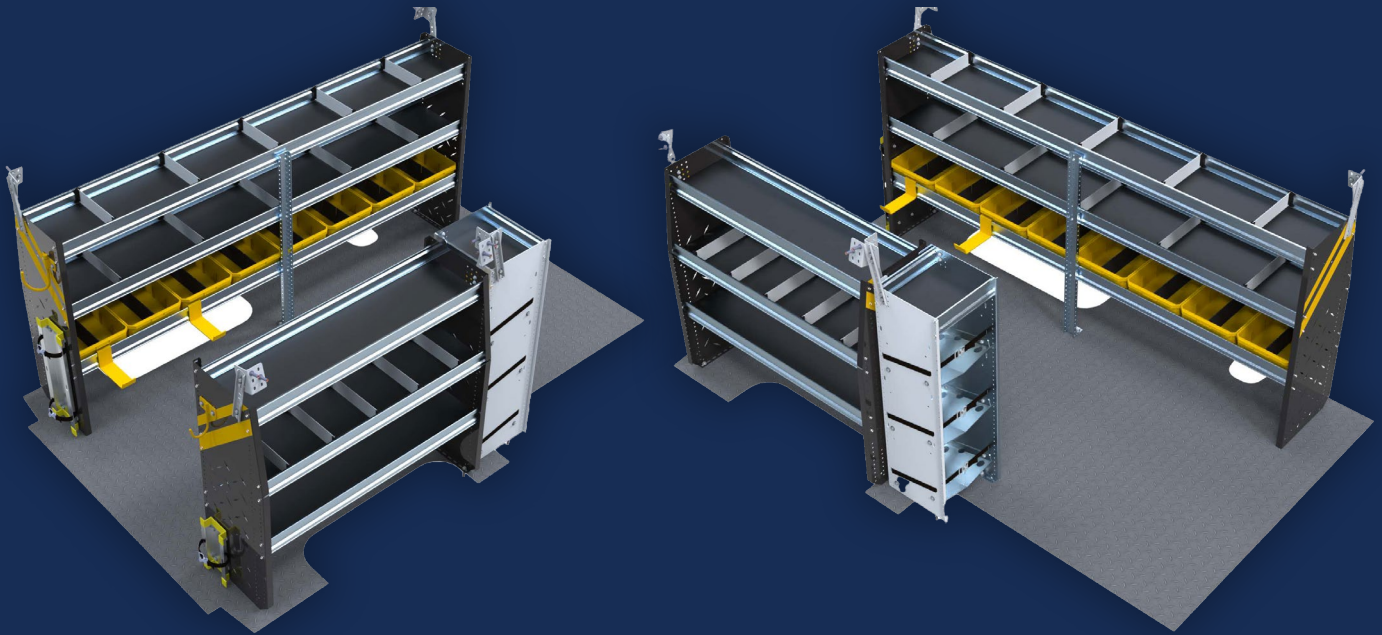

HVAC Deluxe Package Transit Low Roof 130WB, Express Standard WB

\$3,674.35 (Installed Price Before Tax)

What's Included

PART #	DESCRIPTION	QTY
N4-RS96-3	Steel Shelving Unit for Low Roof Van, 16" x 44.5" x 96"	1
N4-RS48-3	Steel Shelving Unit for Low Roof Van, 16" x 44.5" x 48"	1
62-UDR12	5-Pack, Regular Divider With Clips, 12" Depth	1
62-UDR14	Set of 5 Adjustable Dividers for a 14" Deep Shelf	2
C-4-BA13-3	3 Tier Refrigerant Rack for Large Bottles, Aluminum, 14"D X 13"W X 43"H	1
62-U1114	14" Deep Plastic Bin With a Center Divider	8
6073	Large Movable Hook, Painted Yellow, 2 3/4"W X 4"H, 6 1/2" Opening	2
6088	Large Aluminum Bottle Holder, 8"W X 24"H, Comes With Two Black Nylon Straps	1
6086	Small Aluminum Bottle Holder, 6"W X 12"H, Comes With a Black Nylon Strap	1
6072	8" Swivel Hook, Painted Yellow, 4" Opening	1
6070	6" Hook, Painted Yellow, 3" Opening	1
62-U5070	Partskeeper Carry Case W/holder, 14"D X 17"W X 5 1/2"H, Universal	2

Note: Ladder racks and partitions are not included but are available. [See our add-ons](#) for options and pricing.
Flooring and liners are not included. Contact us for options and pricing.

Compatible Van Models

Chevy Express Standard Wheelbase

Ford Transit Low Roof 130" Wheelbase

PROTECH
WORK LIKE A PRO

RANGER
DESIGN

ProTechCB.com
(712) 328-1310
4343 South 19th Street
Council Bluffs, IA 51501