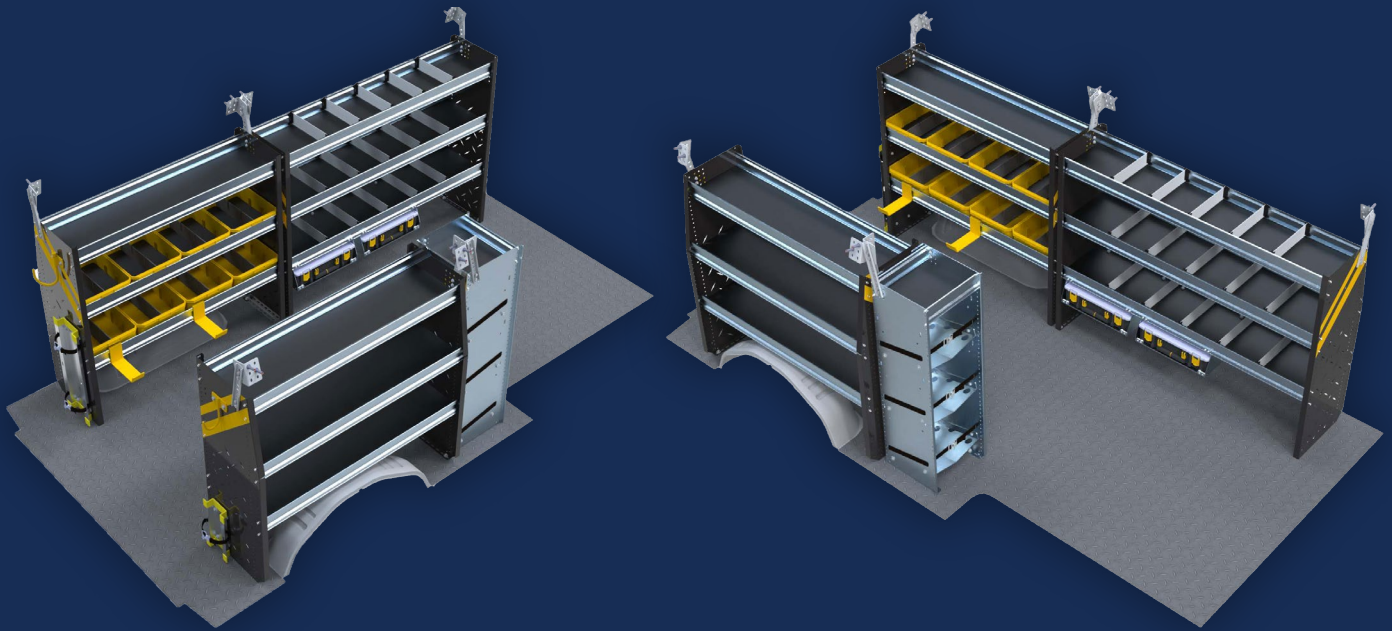

# HVAC Deluxe Package Transit Low Roof 148WB, Express Extended WB

\$4,241.43 (Installed Price Before Tax)

## What's Included

PART #	DESCRIPTION	QTY
N4-RS60-3	Steel Shelving Unit for Low Roof Van, 16" x 44.5" x 60"	1
N4-RS48-3	Steel Shelving Unit for Low Roof Van, 16" x 44.5" x 48"	2
62-UDR12	5 Pack, Regular Divider with Clips, 12" Depth	1
62-UDR14	Set of 5 Adjustable Dividers for a 14" Deep Shelf	2
C-4-BA13-3	3 Tier Refrigerant Rack for Large Bottles, Aluminum, 14"D X 13"W X 43"H	1
62-U1114	14" Deep Plastic Bin with a Center Divider	8
6073	Large Movable Hook, Painted Yellow, 2 3/4"W X 4"H, 6 1/2" Opening	2
6088	Large Aluminum Bottle Holder, 8"W X 24"H, Comes with Two Black Nylon Straps	1
6086	Small Aluminum Bottle Holder, 6"W X 12"H, Comes with a Black Nylon Strap	1
6072	8" Swivel Hook, Painted Yellow, 4" Opening	1
6070	6" Hook, Painted Yellow, 3" Opening	1
62-U5070	Partskeeper Carry Case W/Holder, 14"D X 17"W X 5 1/2"H, Universal	2

## Compatible Van Models

Chevy Express Extended Wheelbase

Ford Transit Low Roof 148" Wheelbase

**PROTECH**  
WORK LIKE A PRO

**RANGER**  
DESIGN

ProTechCB.com  
(712) 328-1310  
4343 South 19th Street  
Council Bluffs, IA 51501