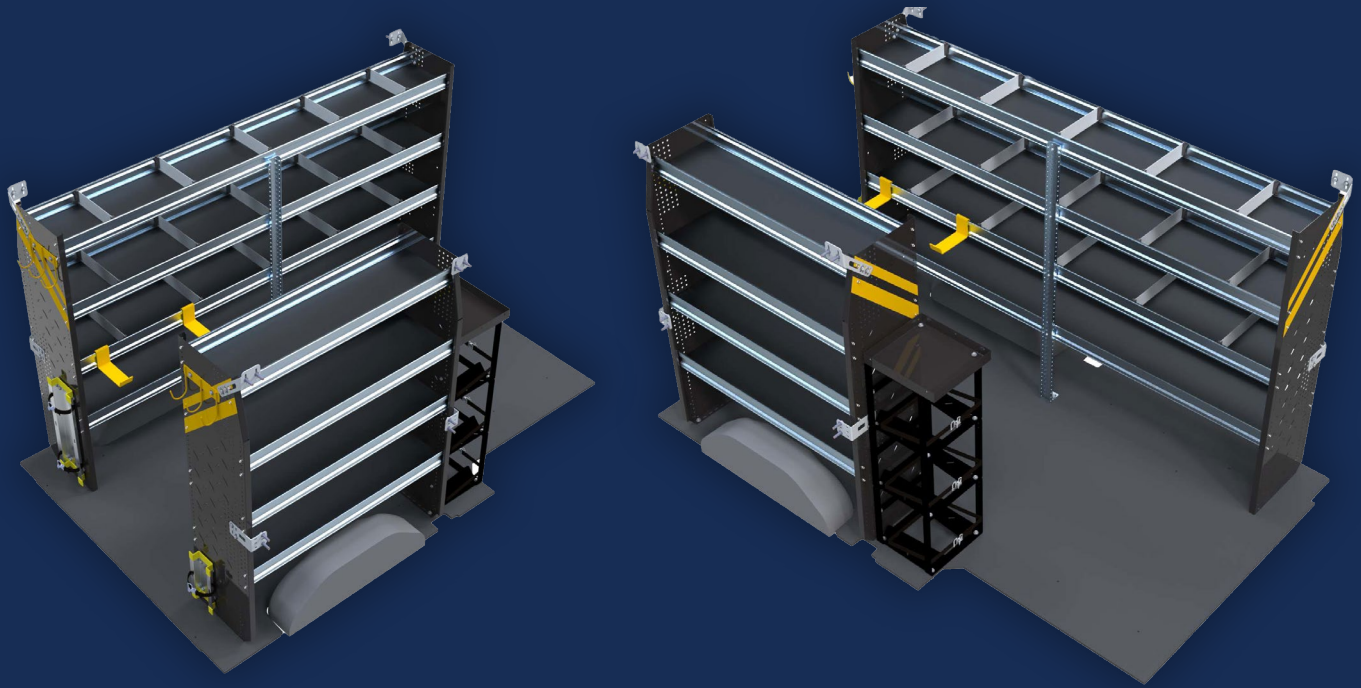

HVAC Package 130WB, 136WB

\$3,649.20 (Installed Price Before Tax)

What's Included

PART #	DESCRIPTION	QTY
N5-RS96-4	Steel Shelving Unit for High Roof Van, 16" x 62" x 96"	1
N5-RS48-4	Steel Shelving Unit for High Roof Van, 16" x 62" x 48"	1
62-UDR12	5-Pack, Regular Divider With Clips, 12" Depth	1
62-UDR14	Set of 5 Adjustable Dividers for a 14" Deep Shelf	2
6073	Large Movable Hook, Painted Yellow, 2 3/4"W X 4"H, 6 1/2" Opening	2
6071	Bar With Three 6" Hooks, Painted Yellow, 3" Opening	2
6013-3	3 Tier Refrigerant Rack for Large Bottles, Steel, 15"D X 13.5"W X 43"H	1
6088	Large Aluminum Bottle Holder, 8"W X 24"H, Comes With Two Black Nylon Straps	1
6086	Small Aluminum Bottle Holder, 6"W X 12"H, Comes With a Black Nylon Strap	1

Note: Ladder racks and partitions are not included but are available. [See our add-ons](#) for options and pricing. Flooring and liners are not included. Contact us for options and pricing.

Compatible Van Models

Ford Transit Mid-Roof 130" Wheelbase
Ford Transit High Roof 130" Wheelbase

RAM ProMaster Mid-Roof 136" Wheelbase
RAM ProMaster High Roof 136" Wheelbase

PROTECH
WORK LIKE A PRO

RANGER
DESIGN

ProTechCB.com
(712) 328-1310
4343 South 19th Street
Council Bluffs, IA 51501