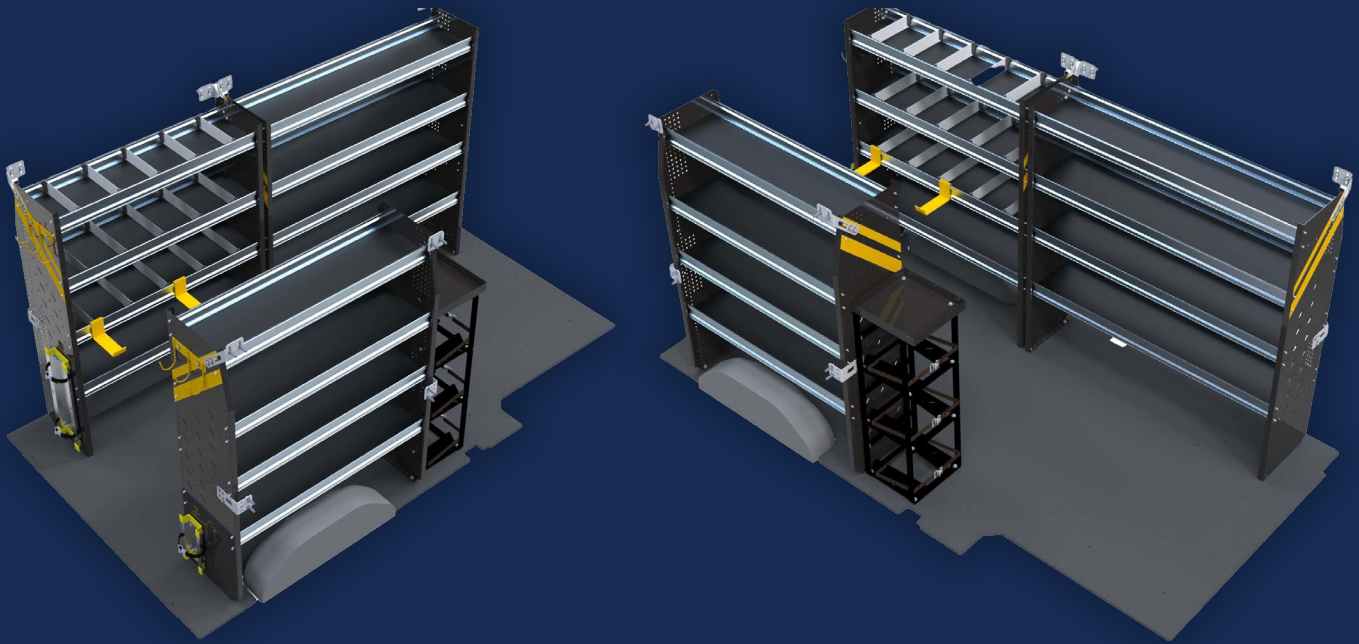

HVAC Package 148WB, 159WB

\$4,203.10 (Installed Price Before Tax)

What's Included

PART #	DESCRIPTION	QTY
N5-RS60-4	Steel Shelving Unit for High Roof Van, 16" x 62" x 60"	1
N5-RS48-4	Steel Shelving Unit for High Roof Van, 16" x 62" x 48"	2
62-UDR12	5-Pack, Regular Divider With Clips, 12" Depth	1
62-UDR14	Set of 5 Adjustable Dividers for a 14" Deep Shelf	2
6013-3	3 Tier Refrigerant Rack for Large Bottles, Steel, 15"D X 13.5"W X 43"H	1
6071	Bar With Three 6" Hooks, Painted Yellow, 3" Opening	2
6073	Large Movable Hook, Painted Yellow, 2 3/4"W X 4"H, 6 1/2" Opening	2
6088	Large Aluminum Bottle Holder, 8"W X 24"H, Comes With Two Black Nylon Straps	1
6086	Small Aluminum Bottle Holder, 6"W X 12"H, Comes With a Black Nylon Strap	1

Note: Ladder racks and partitions are not included but are available. [See our add-ons](#) for options and pricing.
Flooring and liners are not included. Contact us for options and pricing.

Compatible Van Models

Ford Transit Mid-Roof 148" Wheelbase
Ford Transit Mid-Roof 148" Extended Wheelbase
Ford Transit High Roof 148" Wheelbase
Ford Transit High Roof 148" Extended Wheelbase

RAM ProMaster Mid-Roof 159" Wheelbase
RAM ProMaster Mid-Roof 159" Extended Wheelbase
RAM ProMaster High Roof 159" Wheelbase
RAM ProMaster High Roof 159" Extended Wheelbase