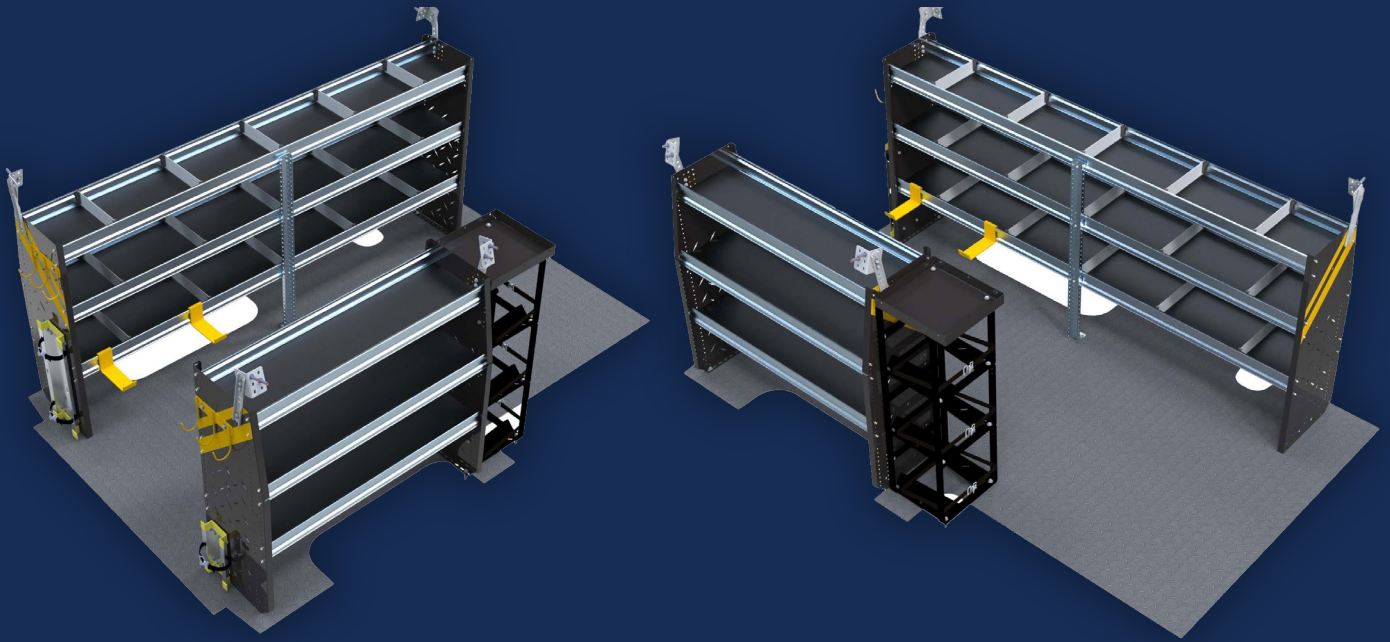

HVAC Package Transit Low Roof 130WB, Express Standard WB

\$3,224.14 (Installed Price Before Tax)

What's Included

PART #	DESCRIPTION	QTY
N4-RS96-3	Steel Shelving Unit for Low Roof Van, 16" x 44.5" x 96"	1
N4-RS48-3	Steel Shelving Unit for Low Roof Van, 16" x 44.5" x 48"	1
62-UDR12	5-Pack, Regular Divider With Clips, 12" Depth	1
62-UDR14	Set of 5 Adjustable Dividers for a 14" Deep Shelf	2
6013-3	3 Tier Refrigerant Rack for Large Bottles, Steel, 15"D X 13.5"W X 43"H	1
6071	Bar With Three 6" Hooks, Painted Yellow, 3" Opening	2
6073	Large Movable Hook, Painted Yellow, 2 3/4"W X 4"H, 6 1/2" Opening	2
6088	Large Aluminum Bottle Holder, 8"W X 24"H, Comes With Two Black Nylon Straps	1
6086	Small Aluminum Bottle Holder, 6"W X 12"H, Comes With a Black Nylon Strap	1

Note: Ladder racks and partitions are not included but are available. [See our add-ons](#) for options and pricing. Flooring and liners are not included. Contact us for options and pricing.

Compatible Van Models

Chevy Express Standard Wheelbase

Ford Transit Low Roof 130" Wheelbase

PROTECH
WORK LIKE A PRO

RANGER
DESIGN

ProTechCB.com
(712) 328-1310
4343 South 19th Street
Council Bluffs, IA 51501