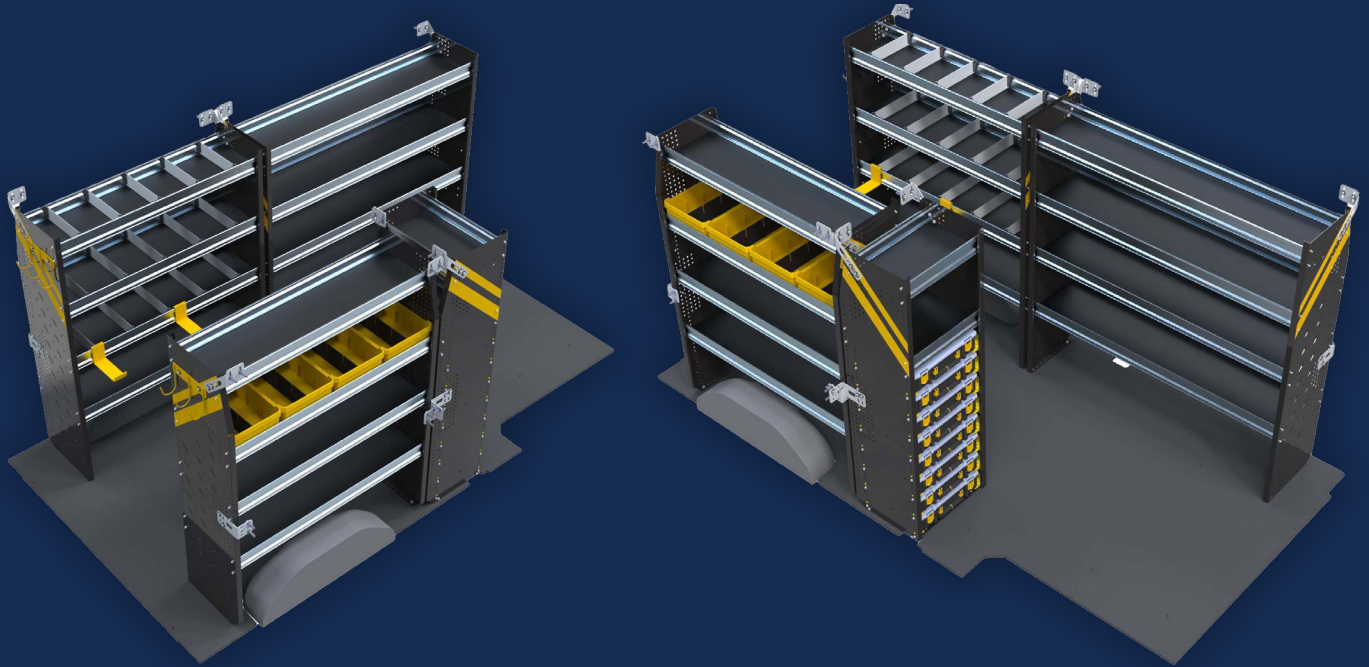

Service Package 148WB, 159WB

\$5,038.95 (Installed Price Before Tax)

What's Included

PART #	DESCRIPTION	QTY
N5-RS60-4	Steel Shelving Unit for High Roof Van, 16" x 62" x 60"	1
N5-RS48-4	Steel Shelving Unit for High Roof Van, 16" x 62" x 48"	2
N5-PS20-8	Partskeeper Cabinet With 8 Carry Cases & 2 Shelves, 16"D X 20" W X 62 H"	1
62-UDR12	5-Pack, Regular Divider With Clips, 12" Depth	1
62-UDR14	Set of 5 Adjustable Dividers for a 14" Deep Shelf	2
6073	Large Movable Hook, Painted Yellow, 2 3/4"W X 4"H, 6 1/2" Opening	2
6071	Bar With Three 6" Hooks, Painted Yellow, 3" Opening	2
62-U1114	14" Deep Plastic Bin With a Center Divider	4

Note: Ladder racks and partitions are not included but are available. [See our add-ons](#) for options and pricing.
Flooring and liners are not included. Contact us for options and pricing.

Compatible Van Models

Ford Transit Mid-Roof 148" Wheelbase
Ford Transit Mid-Roof 148" Extended Wheelbase
Ford Transit High Roof 148" Wheelbase
Ford Transit High Roof 148" Extended Wheelbase

RAM ProMaster Mid-Roof 159" Wheelbase
RAM ProMaster Mid-Roof 159" Extended Wheelbase
RAM ProMaster High Roof 159" Wheelbase
RAM ProMaster High Roof 159" Extended Wheelbase