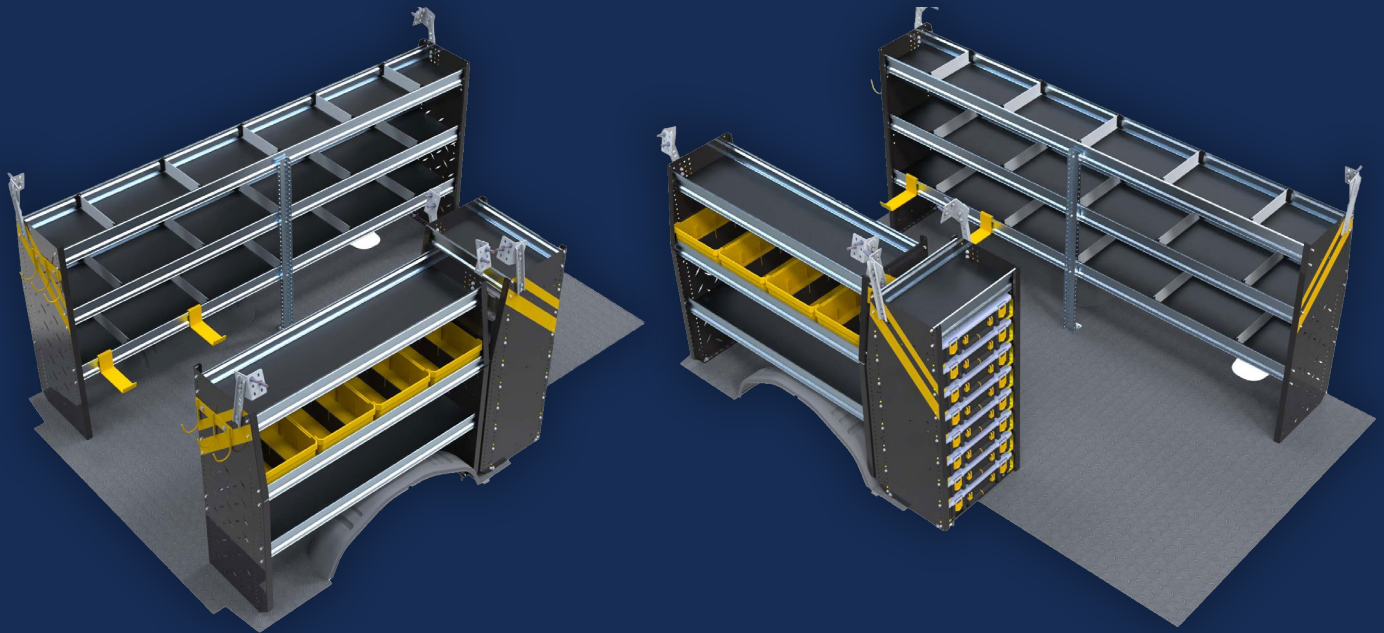

# Service Package Transit Low Roof 130WB, Express Standard WB

\$3,539.91 (Installed Price Before Tax)

## What's Included

PART #	DESCRIPTION	QTY
N4-RS96-3	Steel Shelving Unit for Low Roof Van, 16" x 44.5" x 96"	1
N4-RS48-3	Steel Shelving Unit for Low Roof Van, 16" x 44.5" x 48"	1
62-UDR12	5-Pack, Regular Divider With Clips, 12" Depth	1
62-UDR14	Set of 5 Adjustable Dividers for a 14" Deep Shelf	2
N4-PS20-8	Partskeeper Cabinet With 8 Carry Cases, 16"D X 20" W X 44 1/2"H	1
62-U1114	14" Deep Plastic Bin With a Center Divider	1
6073	Large Movable Hook, Painted Yellow, 2 3/4"W X 4"H, 6 1/2" Opening	2
6071	Bar With Three 6" Hooks, Painted Yellow, 3" Opening	2

**Note:** Ladder racks and partitions are not included but are available. [See our add-ons](#) for options and pricing.  
Flooring and liners are not included. Contact us for options and pricing.

## Compatible Van Models

Chevy Express Standard Wheelbase

Ford Transit Low Roof 130" Wheelbase

**PROTECH**  
WORK LIKE A PRO

**RANGER**  
DESIGN

ProTechCB.com  
(712) 328-1310  
4343 South 19th Street  
Council Bluffs, IA 51501